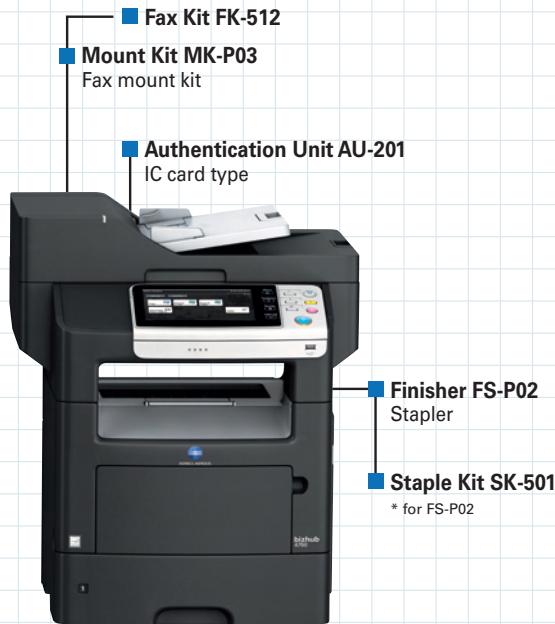

KONICA MINOLTA

bizhub 4750/4050/4020/3320 Spec Sheet

System

bizhub 4750/4050

- **i-Option LK-106**
  Barcode font
  (Code39, QR Code, PDF417)
- **i-Option LK-107**
  Unicode font
- **i-Option LK-108**
  OCR font (OCR-A, OCR-B (PCL))
- **i-Option LK-111**
  ThinPrint function
- **Keypad KP-P01**
- **Local Interface Kit EK-P04**
  RS232C (for CSRC) cable

bizhub 4020/3320

- **Upgrade kit UK-P01**
  250 MB User Flash
- **Upgrade kit UK-P04**
  Korean Font Card
- **Upgrade kit UK-P05**
  Simplified Chinese Font Card
- **Upgrade kit UK-P06**
  Traditional Chinese Font Card
- **Upgrade kit UK-P07**
  Japanese Font Card
- **Upgrade kit UK-P10**
  Forms and Barcode Card
  * for bizhub 4020
- **Upgrade kit UK-P11**
  IPDS Card
  * for bizhub 4020
- **Expanded Memory Unit EM-P03**
  2 GB
  * for bizhub 4020
- **Expanded Memory Unit EM-P04**
  1 GB
  * for bizhub 4020
- **Network Interface Card NC-P02**
  MarkNet N8350 802.11n Wireless
  * for bizhub 4020
- **Network Interface Card NC-P03**
  MarkNet N8352 802.11n Wireless
  * for bizhub 3320
- **Local Interface Kit EK-P02**
  IEEE 1284-B Parallel Card
  * for bizhub 4020
- **Local Interface Kit EK-P03**
  RS232C Serial Card
  * for bizhub 4020

- **Desk DK-P02**
  * Not available in all areas.

- **Paper Feeder Unit PF-P11**
  - A5 to A4/Letter
  - 250 sheets
  - 16 to 120 g/m²

- **Paper Feeder Unit PF-P12**
  - A5 to A4/Letter
  - 550 sheets
  - 16 to 120 g/m²