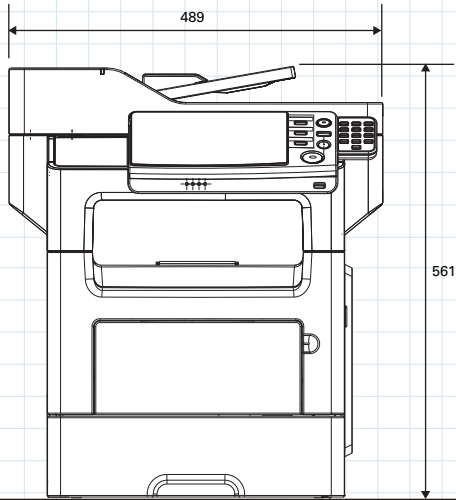

Front View
bizhub 4750/4050