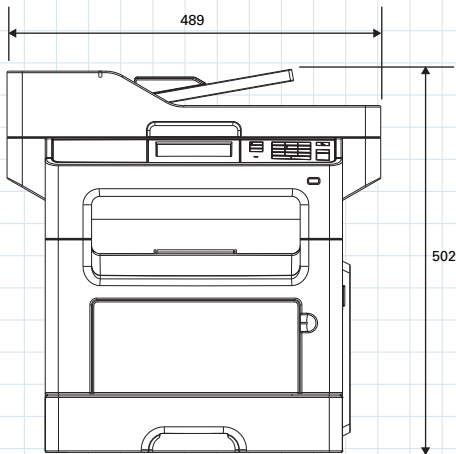

Front View
bizhub 4020