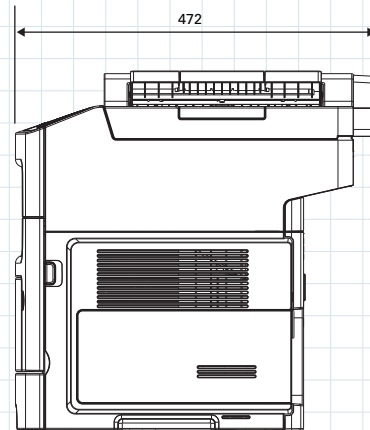

Specifications

bizhub 4750/4050 General Specifications

		bizhub 4750	bizhub 4050
Type		Desktop Printer / Copier / Scanner	
Copy Resolution	Scan	Main: 600 dpi × Sub: 600 dpi	
	Print	Main: 600 dpi × Sub: 600 dpi	
Gradation		256	
Memory Capacity (Std./Max.)		2 GB / 2 GB	
HDD		320 GB	
Original Type		Sheets, Books, Objects	
Max. Original Size		A4 or Legal (8-1/2" × 14")	
Output Size		Legal, Letter, A4 to A6 Custom: 76.2 × 127 mm to 216 × 356 mm	
Image Loss	Copy	Max. 4.0 mm ±2 mm for top / bottom / right / left edges	
	Print	Max. 4.2 mm ±2 mm or less for top / bottom / right / left edges	
Warm-Up Time*1		77 sec. or less	
First Copy Out Time*2		8.5 sec. or less	
Copy Speed (A4)		47 ppm	40 ppm
Copy Magnification	Fixed Same Magnification	1: 1.000	
	Scaling Up	1: 1.154 / 1.224 / 1.294 / 1.414 / 1.545 / 1.631 / 2.000	
	Scaling Down	1: 0.866 / 0.816 / 0.785 / 0.707 / 0.647 / 0.607 / 0.500	
	Preset	3 types	
	Zoom	25 to 400% (in 0.1% increments)	
	Lengthwise Crosswise Individual Settings	25 to 400% (in 0.1% increments)	
Paper Capacity (75 g/m ²)	Tray 1	550 sheets (up to Legal)	
	Multiple Bypass Tray	100 sheets (up to Legal)	
Max. Paper Capacity (75 g/m ²)		2,300 sheets	
Paper Weight	Tray 1	60 to 120 g/m ²	
	Multiple Bypass Tray	60 to 163 g/m ²	
Multiple Copy		1 to 999 sheets	
Auto Duplex	Type	Non-Stack	
	Paper Size	Legal, Letter, A4	
	Paper Weight	60 to 90 g/m ²	
Power Requirements		AC220 to 240 V 4.2 A (50 to 60 Hz)	
Max. Power Consumption		972 W or less	926 W or less
Dimensions [W] × [D] × [H]		489 × 479 × 561 mm (19-1/4" × 18-3/4" × 22")	
Weight		Approx. 24 kg (52 lb)	
Space Requirements*3 [W] × [D]		595 × 793 mm (23-1/2" × 31-1/4")	

bizhub 4020 + 3 × PF-P12

Front View
bizhub 4750/4050

Side View
bizhub 4750/4050

Front View
bizhub 4020

Side View
bizhub 4020

Front View
bizhub 3320

Side View
bizhub 3320