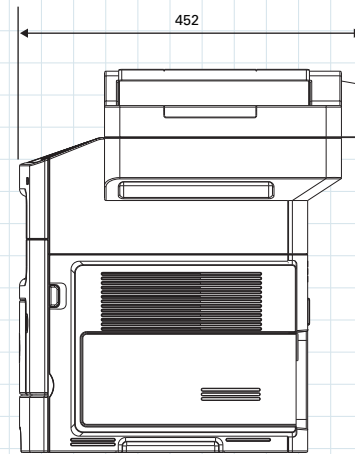

Specifications

bizhub 4750/4050 General Specifications

		bizhub 4750	bizhub 4050
Type		Desktop Printer / Copier / Scanner	
Copy Resolution	Scan	Main: 600 dpi × Sub: 600 dpi	
	Print	Main: 600 dpi × Sub: 600 dpi	
Gradation		256	
Memory Capacity (Std./Max.)		2 GB / 2 GB	
HDD		320 GB	
Original Type		Sheets, Books, Objects	
Max. Original Size		A4 or Legal (8-1/2" × 14")	
Output Size		Legal, Letter, A4 to A6 Custom: 76.2 × 127 mm to 216 × 356 mm	
Image Loss	Copy	Max. 4.0 mm ±2 mm for top / bottom / right / left edges	
	Print	Max. 4.2 mm ±2 mm or less for top / bottom / right / left edges	
Warm-Up Time*1		77 sec. or less	
First Copy Out Time*2		8.5 sec. or less	
Copy Speed (A4)		47 ppm	40 ppm
Copy Magnification	Fixed Same Magnification	1: 1.000	
	Scaling Up	1: 1.154 / 1.224 / 1.294 / 1.414 / 1.545 / 1.631 / 2.000	
	Scaling Down	1: 0.866 / 0.816 / 0.785 / 0.707 / 0.647 / 0.607 / 0.500	
	Preset	3 types	
	Zoom	25 to 400% (in 0.1% increments)	
	Lengthwise Crosswise Individual Settings	25 to 400% (in 0.1% increments)	
Paper Capacity (75 g/m ²)	Tray 1	550 sheets (up to Legal)	
	Multiple Bypass Tray	100 sheets (up to Legal)	
Max. Paper Capacity (75 g/m ²)		2,300 sheets	
Paper Weight	Tray 1	60 to 120 g/m ²	
	Multiple Bypass Tray	60 to 163 g/m ²	
Multiple Copy		1 to 999 sheets	
Auto Duplex	Type	Non-Stack	
	Paper Size	Legal, Letter, A4	
	Paper Weight	60 to 90 g/m ²	
Power Requirements		AC220 to 240 V 4.2 A (50 to 60 Hz)	
Max. Power Consumption		972 W or less	926 W or less
Dimensions [W] × [D] × [H]		489 × 479 × 561 mm (19-1/4" × 18-3/4" × 22")	
Weight		Approx. 24 kg (52 lb)	
Space Requirements*3 [W] × [D]		595 × 793 mm (23-1/2" × 31-1/4")	

bizhub 4020 + 3 × PF-P12

Front View
bizhub 4750/4050

Side View
bizhub 4750/4050

Front View
bizhub 4020

Side View
bizhub 4020

Front View
bizhub 3320

Side View
bizhub 3320