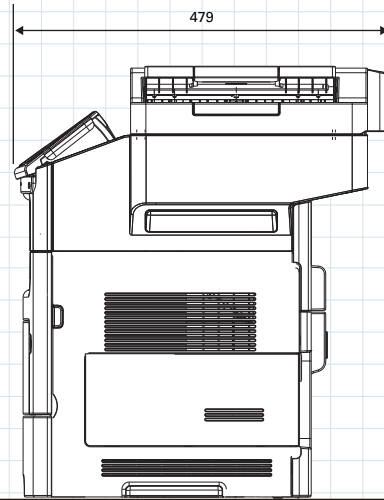

Side View
bizhub 4750/4050