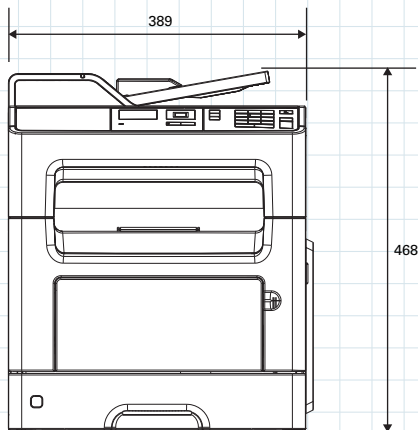

Specifications

bizhub 4750/4050 General Specifications

		bizhub 4750	bizhub 4050
Type		Desktop Printer / Copier / Scanner	
Copy Resolution	Scan	Main: 600 dpi × Sub: 600 dpi	
	Print	Main: 600 dpi × Sub: 600 dpi	
Gradation		256	
Memory Capacity (Std./Max.)		2 GB / 2 GB	
HDD		320 GB	
Original Type		Sheets, Books, Objects	
Max. Original Size		A4 or Legal (8-1/2" × 14")	
Output Size		Legal, Letter, A4 to A6 Custom: 76.2 × 127 mm to 216 × 356 mm	
Image Loss	Copy	Max. 4.0 mm ±2 mm for top / bottom / right / left edges	
	Print	Max. 4.2 mm ±2 mm or less for top / bottom / right / left edges	
Warm-Up Time*1		77 sec. or less	
First Copy Out Time*2		8.5 sec. or less	
Copy Speed (A4)		47 ppm	40 ppm
Copy Magnification	Fixed Same Magnification	1: 1.000	
	Scaling Up	1: 1.154 / 1.224 / 1.294 / 1.414 / 1.545 / 1.631 / 2.000	
	Scaling Down	1: 0.866 / 0.816 / 0.785 / 0.707 / 0.647 / 0.607 / 0.500	
	Preset	3 types	
	Zoom	25 to 400% (in 0.1% increments)	
	Lengthwise Crosswise Individual Settings	25 to 400% (in 0.1% increments)	
Paper Capacity (75 g/m ²)	Tray 1	550 sheets (up to Legal)	
	Multiple Bypass Tray	100 sheets (up to Legal)	
Max. Paper Capacity (75 g/m ²)		2,300 sheets	
Paper Weight	Tray 1	60 to 120 g/m ²	
	Multiple Bypass Tray	60 to 163 g/m ²	
Multiple Copy		1 to 999 sheets	
Auto Duplex	Type	Non-Stack	
	Paper Size	Legal, Letter, A4	
	Paper Weight	60 to 90 g/m ²	
Power Requirements		AC220 to 240 V 4.2 A (50 to 60 Hz)	
Max. Power Consumption		972 W or less	926 W or less
Dimensions [W] × [D] × [H]		489 × 479 × 561 mm (19-1/4" × 18-3/4" × 22")	
Weight		Approx. 24 kg (52 lb)	
Space Requirements*3 [W] × [D]		595 × 793 mm (23-1/2" × 31-1/4")	

bizhub 4020 + 3 × PF-P12

Front View
bizhub 4750/4050

Side View
bizhub 4750/4050

Front View
bizhub 4020

Side View
bizhub 4020

Front View
bizhub 3320

Side View
bizhub 3320